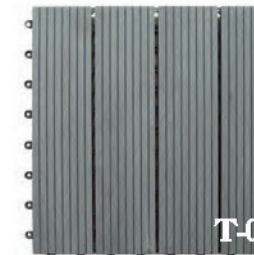

TILE 03 - DIAGONAL
310 X 310 X 22MM

TILE 01 - STRAIGHT
297 X 297 X 22MM