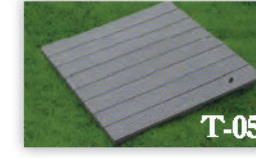

DECKING TILES 獨立組件形式

Longlife Decking Tiles are extremely quick and easy to lay on any balcony, terrace or poolside deck. Simply snap the tiles together along the tabs. If you change your mind, unlock it, and reposition it!

Decking tiles are made up of Longlife Decking planks mounted onto a sturdy plastic base and are great for both temporary and permanent decking alike.

TILE 03 - DIAGONAL
310 X 310 X 22MM

TILE 04 - LONG
610 X 310 X 22MM