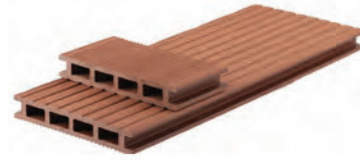

客戶服務熱線
8222 8882

Blue Marked 100007
 Special 2010/11/2009
 Trade Mark, Registered 102909

ISO 9001:2008 CERTIFIED
 國際品質管理體系標準認可

FINISHES 表面紋路選擇

COLOURS 顏色選擇

TREATMENTS & FINISHES.

HOMEDeck 正常中空

Our deck has two different styles on each side...

Wide Grooves or Narrow Grooves...

With, or without Smooth edging...

With Grooves, or with no Grooves at all...

The cavities in the Decking makes this product cost effective, while retaining the integral strength of the product.