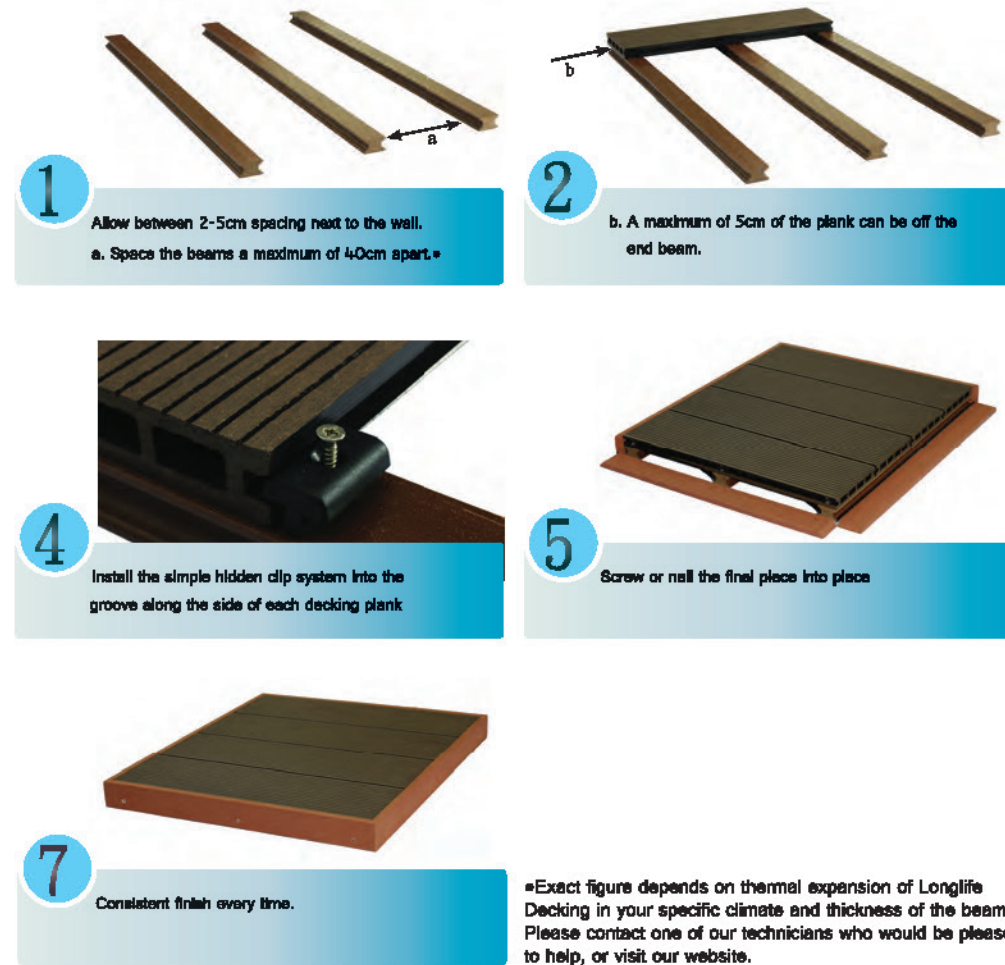

Wide Grooves or Narrow Grooves...

With, or without Smooth edging...

With Grooves, or with no Grooves at all...

The cavities in the Decking makes this product cost effective, while retaining the integral strength of the product.

INSTALLATION. 安裝方法

Longlife is simple to put together and requires normal carpentry tools. It handles just like wood making for hassle free installation.

What's more, with our hidden clip and spacer system, each plank can be extremely easily spaced, with no protruding or rusty screws on show.

MARINA & WHARF DECK 特強實心

A solid product, suited for heavy use with Deeper Grooves more suited to water based environments. We can supply as a simple solid plank...

...Or with a Groove in the side of the product, like with our HomeDeck product, to make use of our Decking Clip technology.