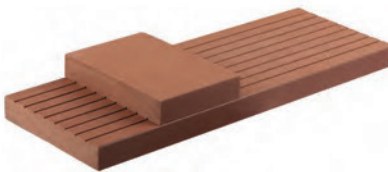

Again, a solid product, for heavy use, with many styles and colours available.

Call one of our technicians now, to discuss your exact requirements, and we will match your needs.